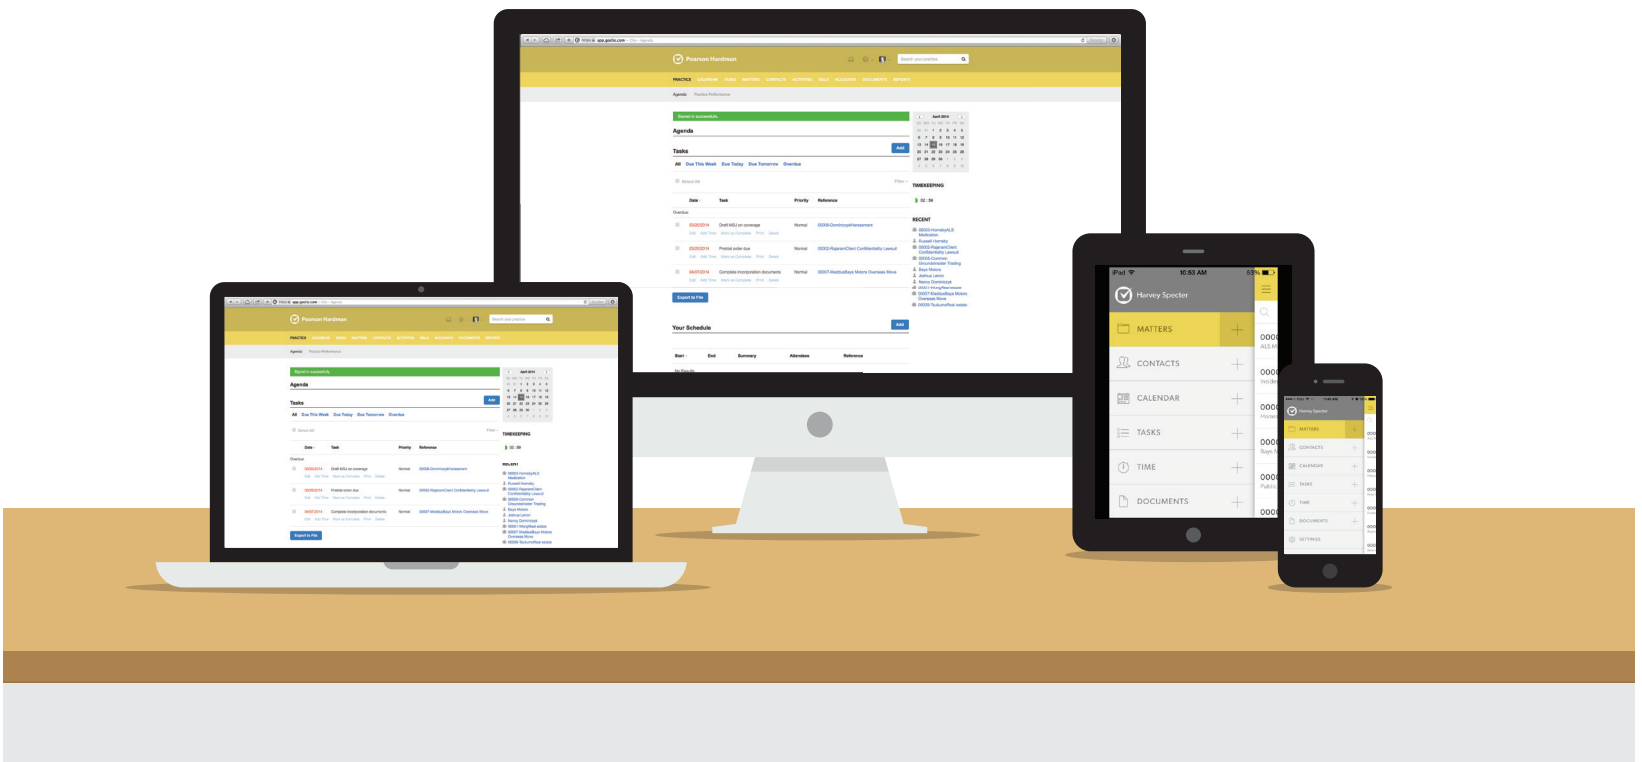

One platform to rule them all.

Manage every aspect of your practice, from billing to document management, with maximum efficiency. With Clio, you can track your time, create invoices, set meetings, and more. All in one place, using any Internet device.